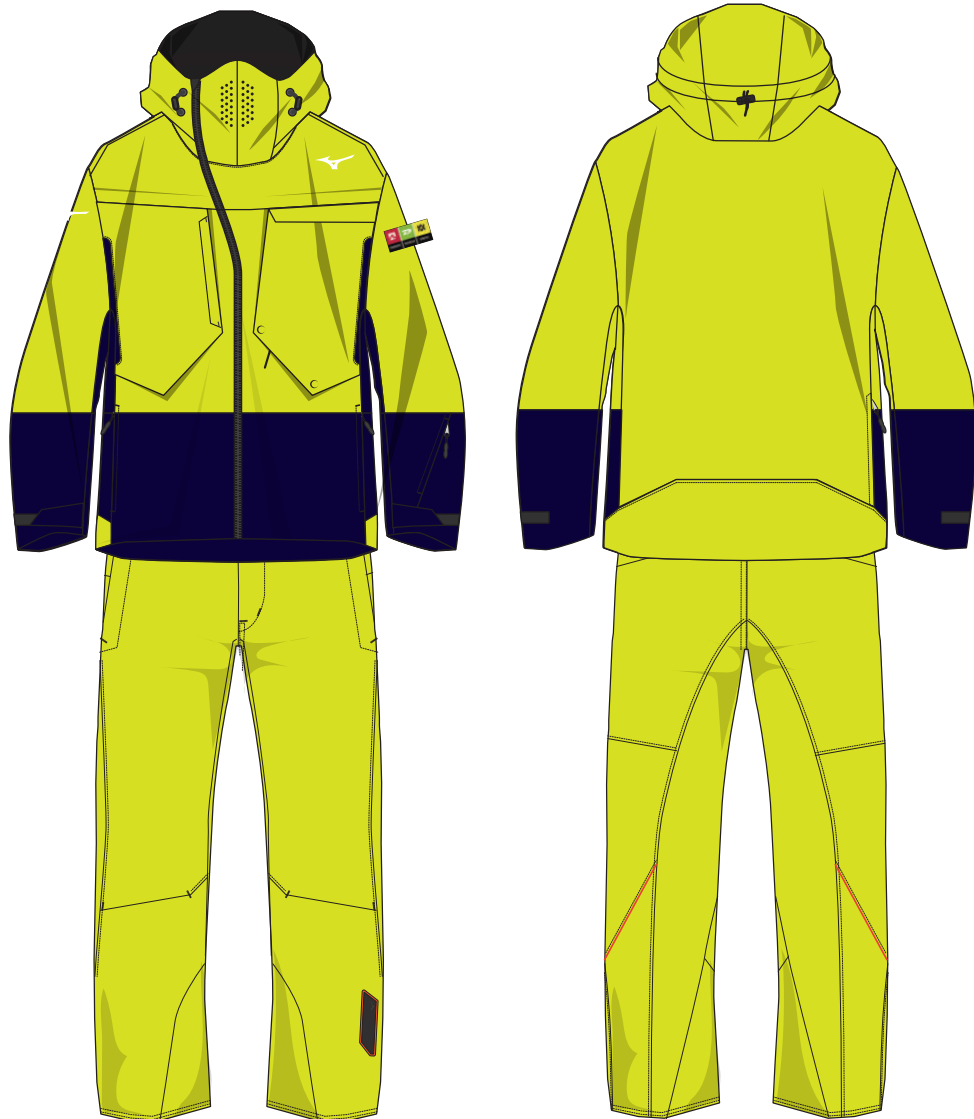

③PARKA // Z2JE0W25 C/# 16

④PANTS // Z2MF0321 C/# 16

①PARKA // Z2JE0W25 C/# 37

①PARKA // Z2JE0W25 C/# 37

②PANTS // Z2MF0321 C/# 37

④PANTS // Z2MF0321 C/# 16

③①Z2MH0001 71 Racing Suit FIS-Model

⑭Z2JY9501
5Finger Gloves

C/#09

⑮Z2JY9502
3Finger Gloves

C/#09

⑤Z2MF0310 C/#16
Racing Side Full Open Pants

Z2JX6511
Technical Fit Socks

⑯C/#09

⑰C/#38

③②Z2MF0001 C/#09
Racing Short Pants

⑥Z2JC0W25 C/#37
Insuration Jacket

⑦Z2MD9402 C/#09
Insuration Pants

㉑ WARM UP SHIRT //32MC9120 C/# 09

㉒ RB LONG SLEEVE SHIRT //32MA9145 C/# 80

㉓ WARM UP PANTS //32MD9120 C/# 09